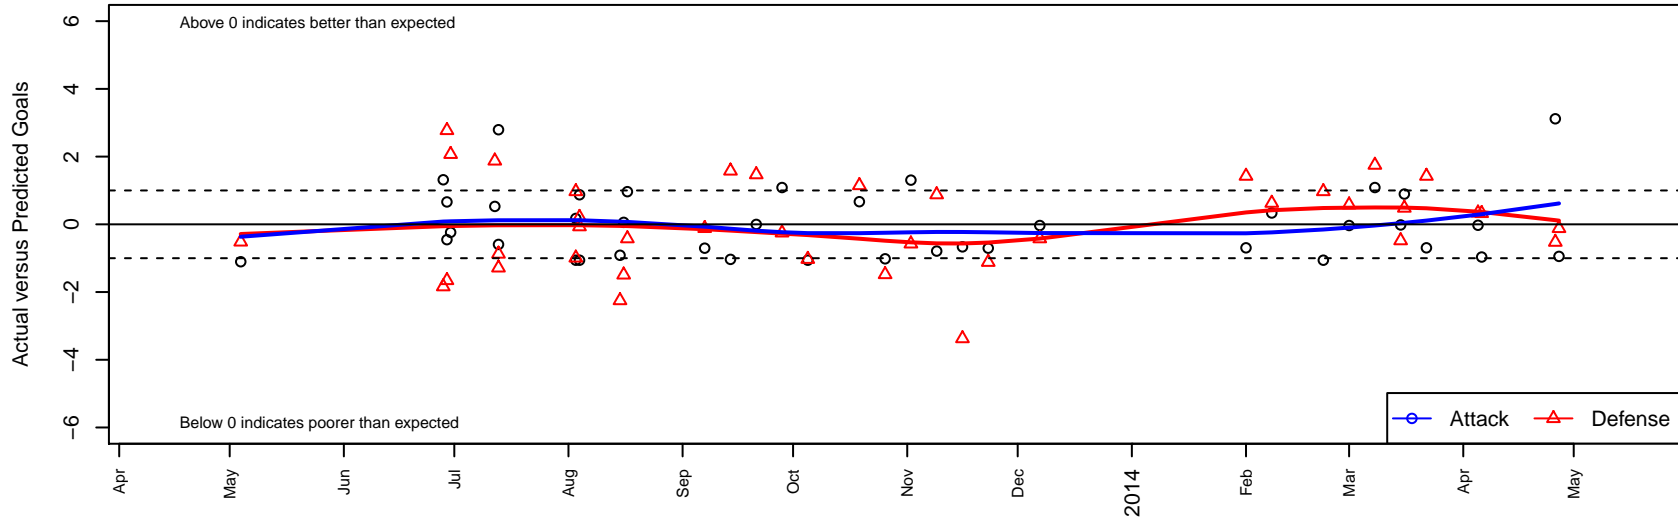

MRFC Blue B99

Dots are actual minus expected GF (blue circles) and GA (red triangles).
Blue line is smoothed change in attack strength. Red is smoothed change in defense strength.